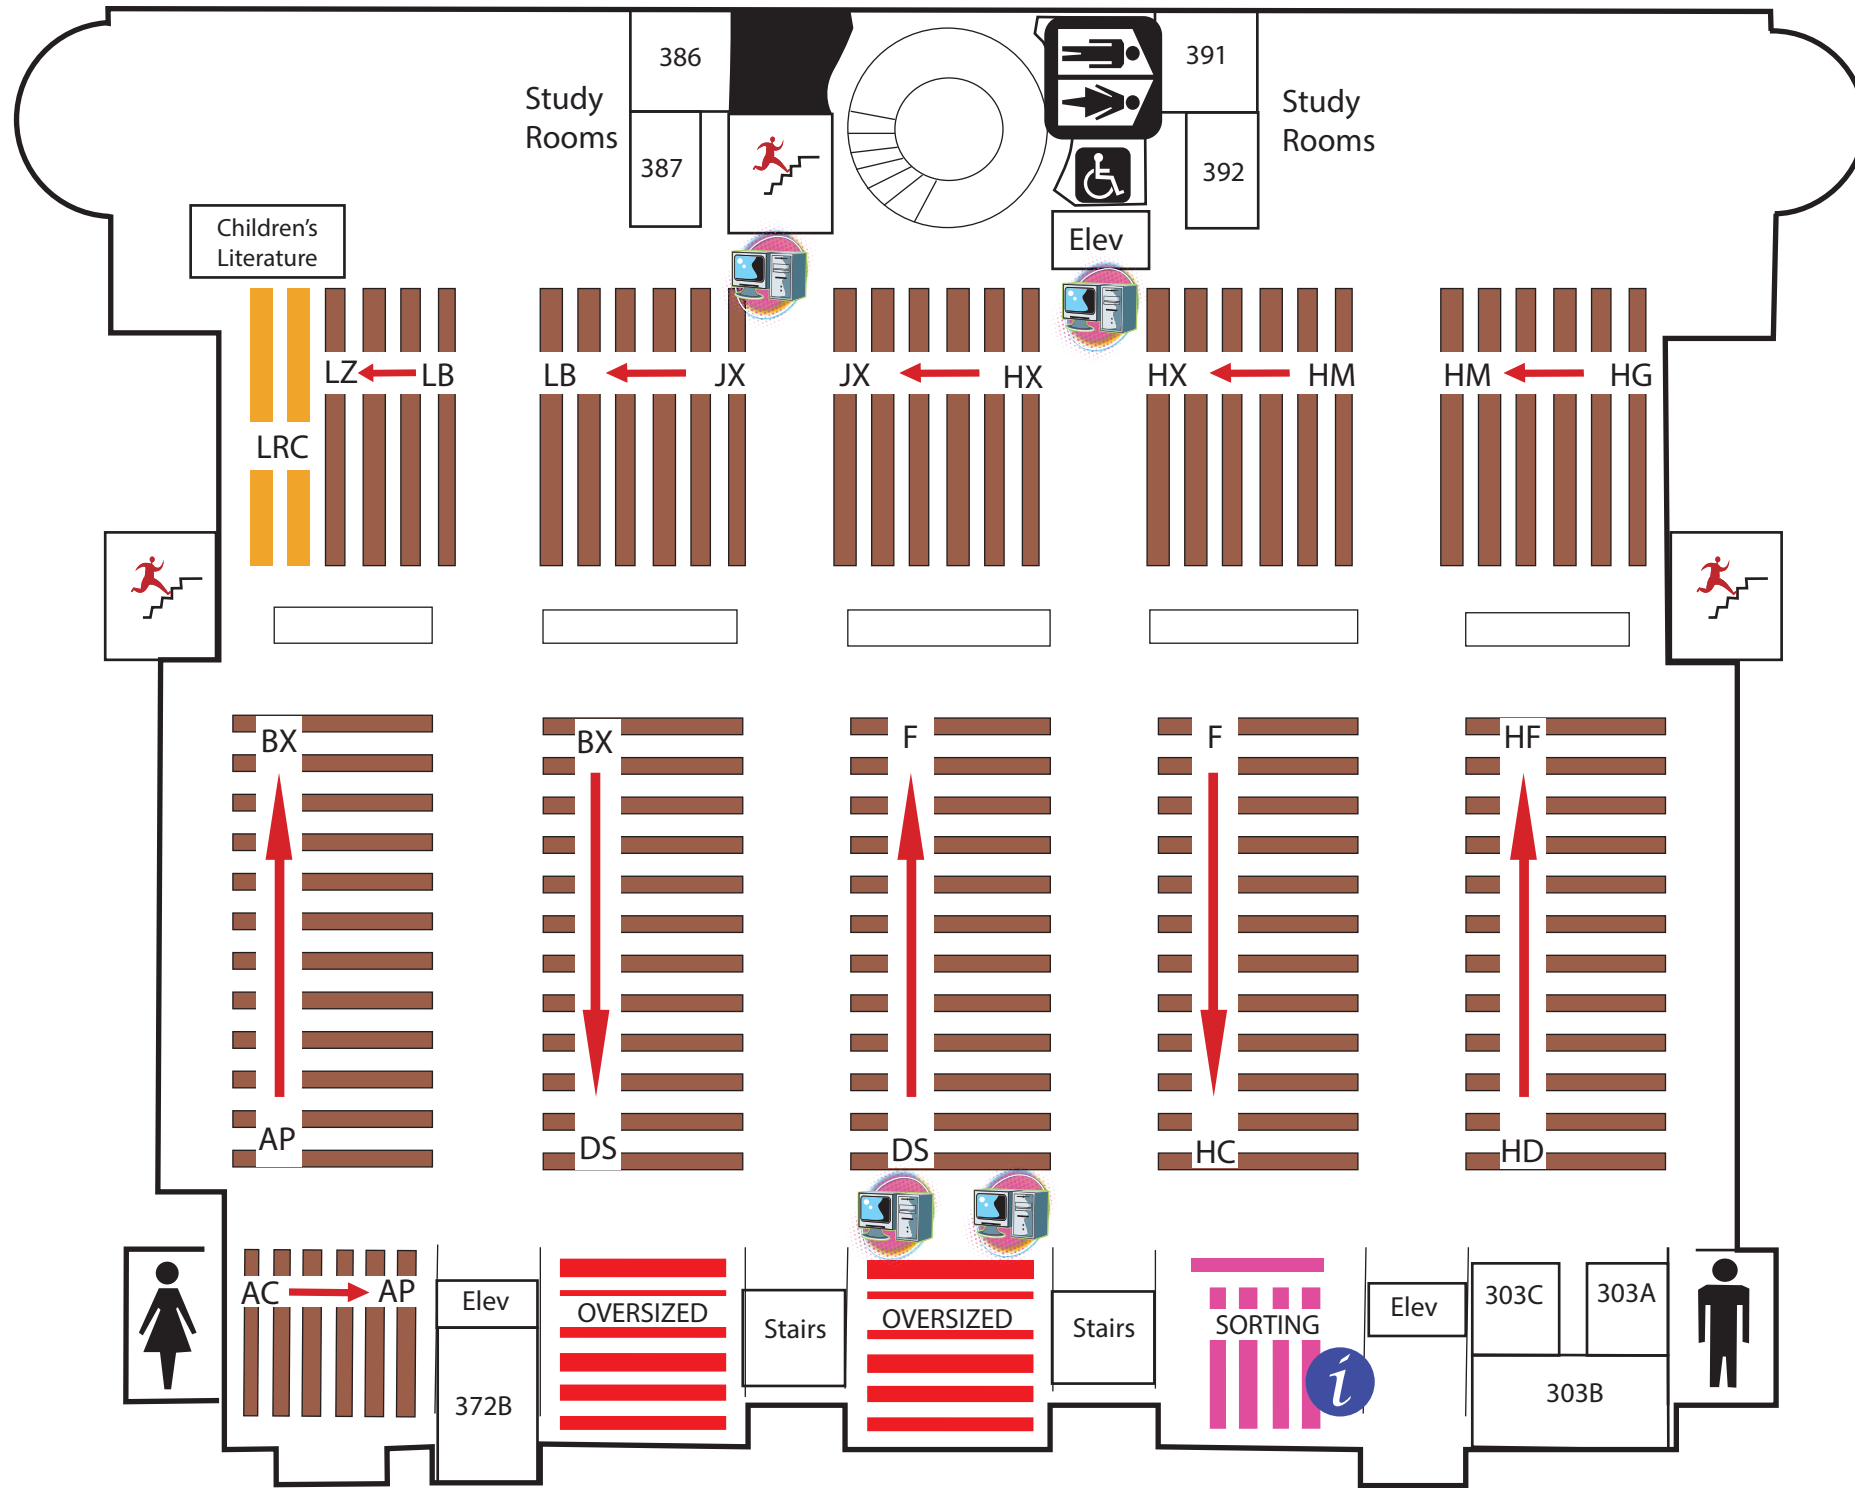

# Level 3

↑  
Old Main

↓  
Union

-  Service Point
-  Main Collection AC - LZ
-  Main Collection OV (Oversized Volumes)
-  Main Collection LRC (Learning Resources for Children)
-  Sorting Area
-  Computers
-  Emergency Exits
-  You Are Here