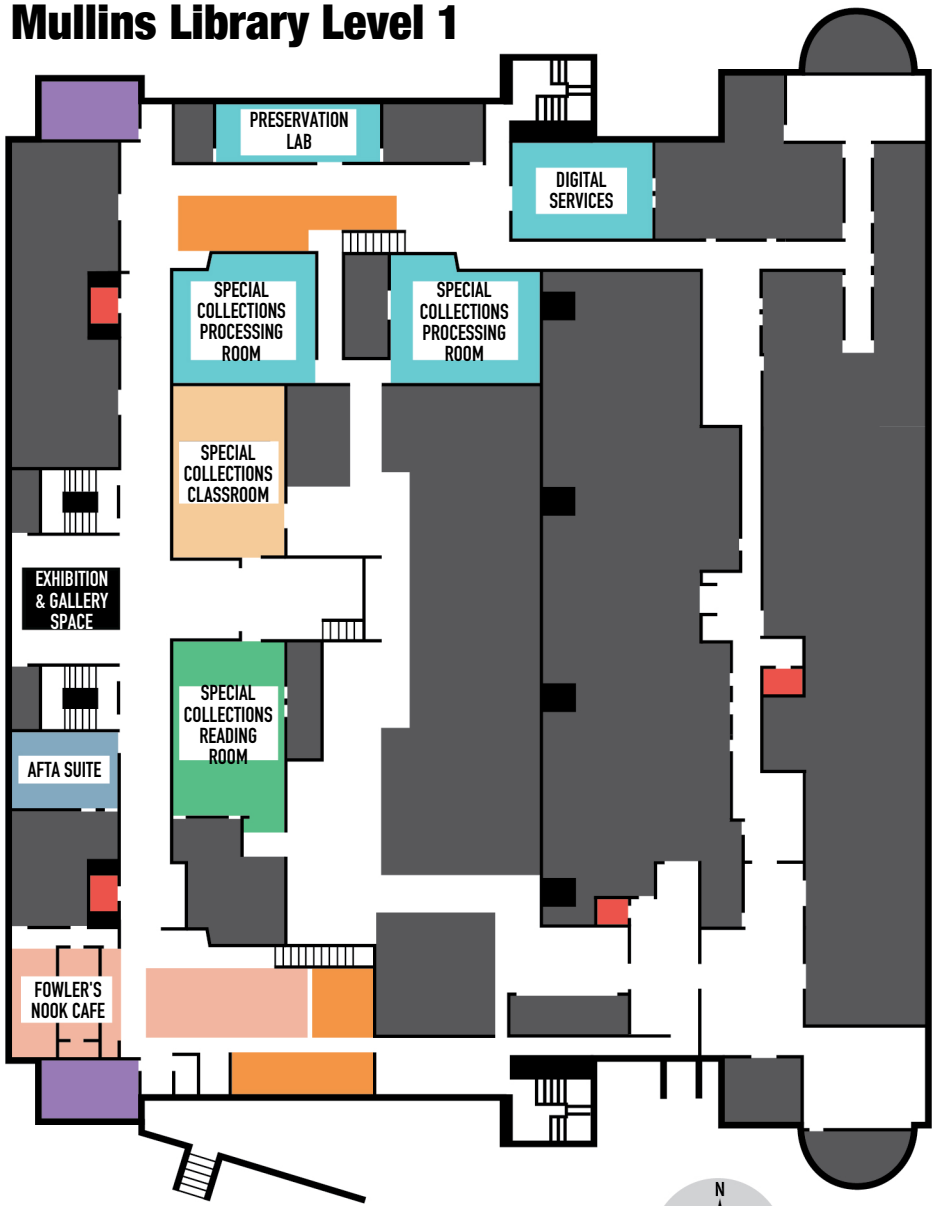

Mullins Library Level 1

MAP KEY

— AFTA SUITE

— ELEVATOR

— STUDY SPACE

— CLASSROOM

— FOWLER'S
NOOK CAFE

— READING ROOM

— COLLECTIONS
WORKROOMS

— RESTROOM