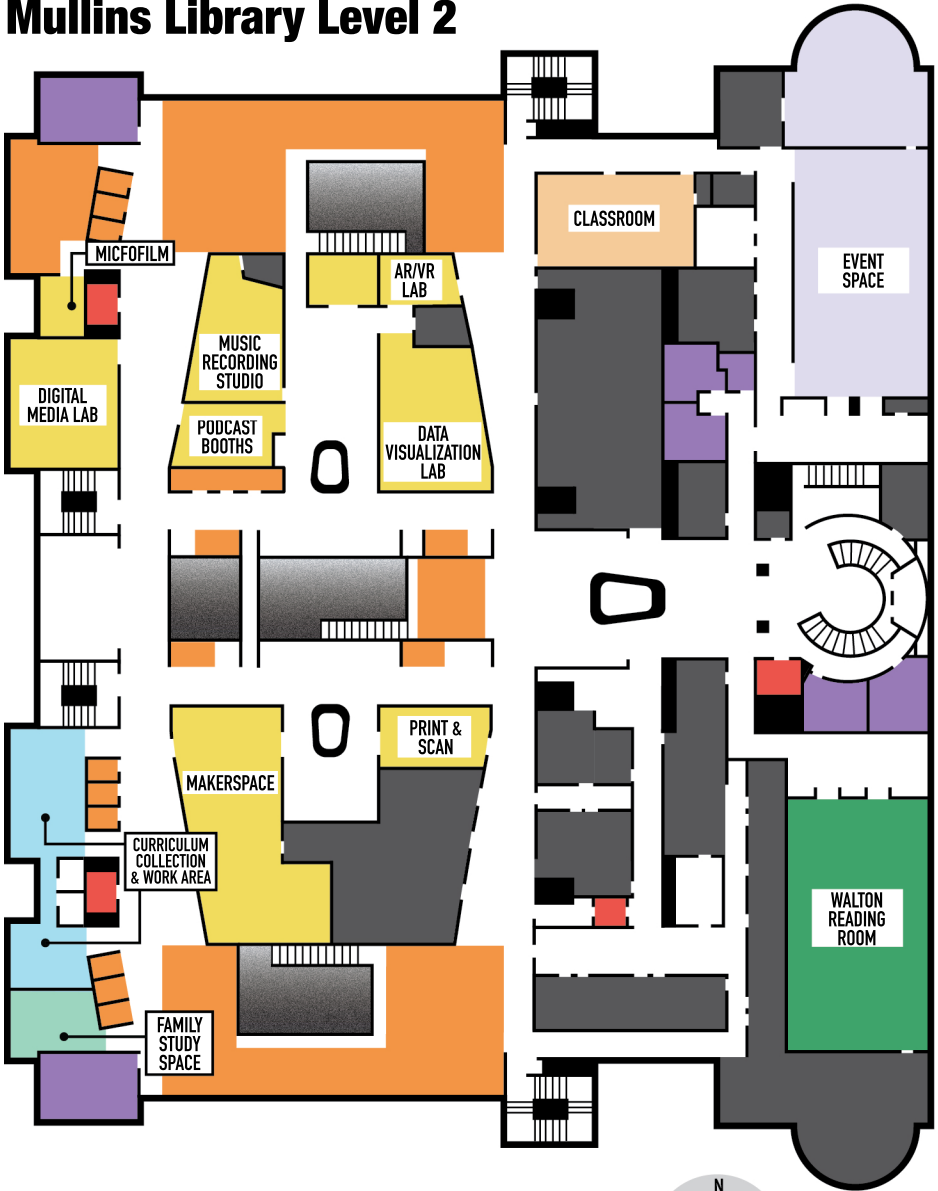

# Mullins Library Level 2

## MAP KEY

- |  |  |  |
|--|--|--|
|  ARK CREATIVE SERVICES             |  ELEVATOR           |  STUDY SPACE  |
|  CLASSROOM                         |  EVENT SPACE        |  READING ROOM |
|  CURRICULUM COLLECTION & WORK AREA |  FAMILY STUDY SPACE |  RESTROOM     |