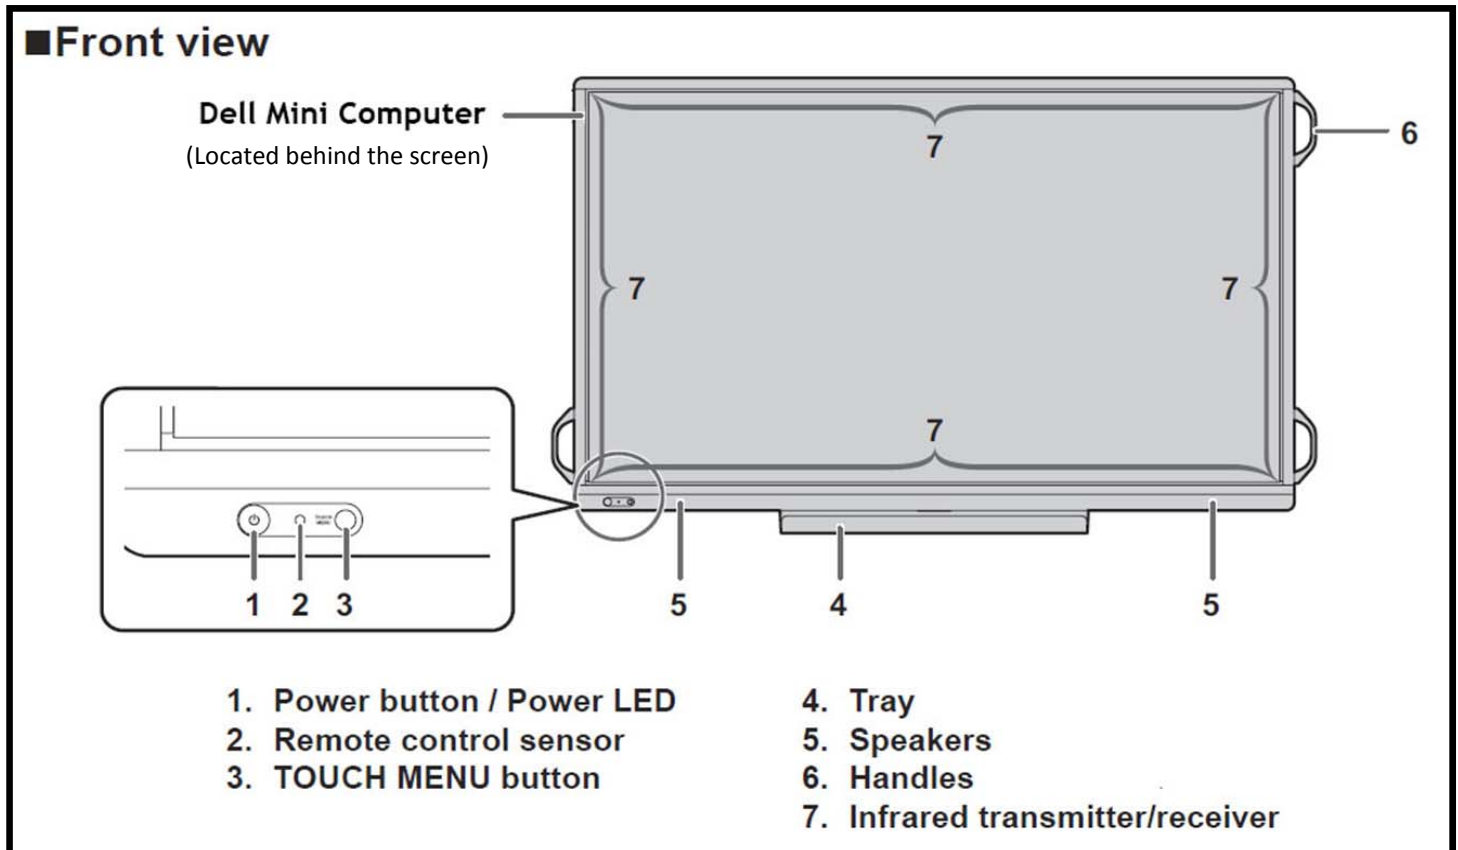

## Sharp Aquos 70" Monitor and Dell 9020 Mini Computer

### Switching between inputs:

- Press the TOUCH MENU button (3) to display the Input Menu shown to the right
- Choose the appropriate input. The 303 rooms are already set up with the following inputs:
  - Whiteboard (digital whiteboard interface)
  - DisplayPort PC1 (the Dell Mini Computer attached to the back of the screen—must be turned on separately)
  - HDMI1 COMPONENT (AirMedia which allows a laptop's screen to display on the Sharp Aquos monitor)