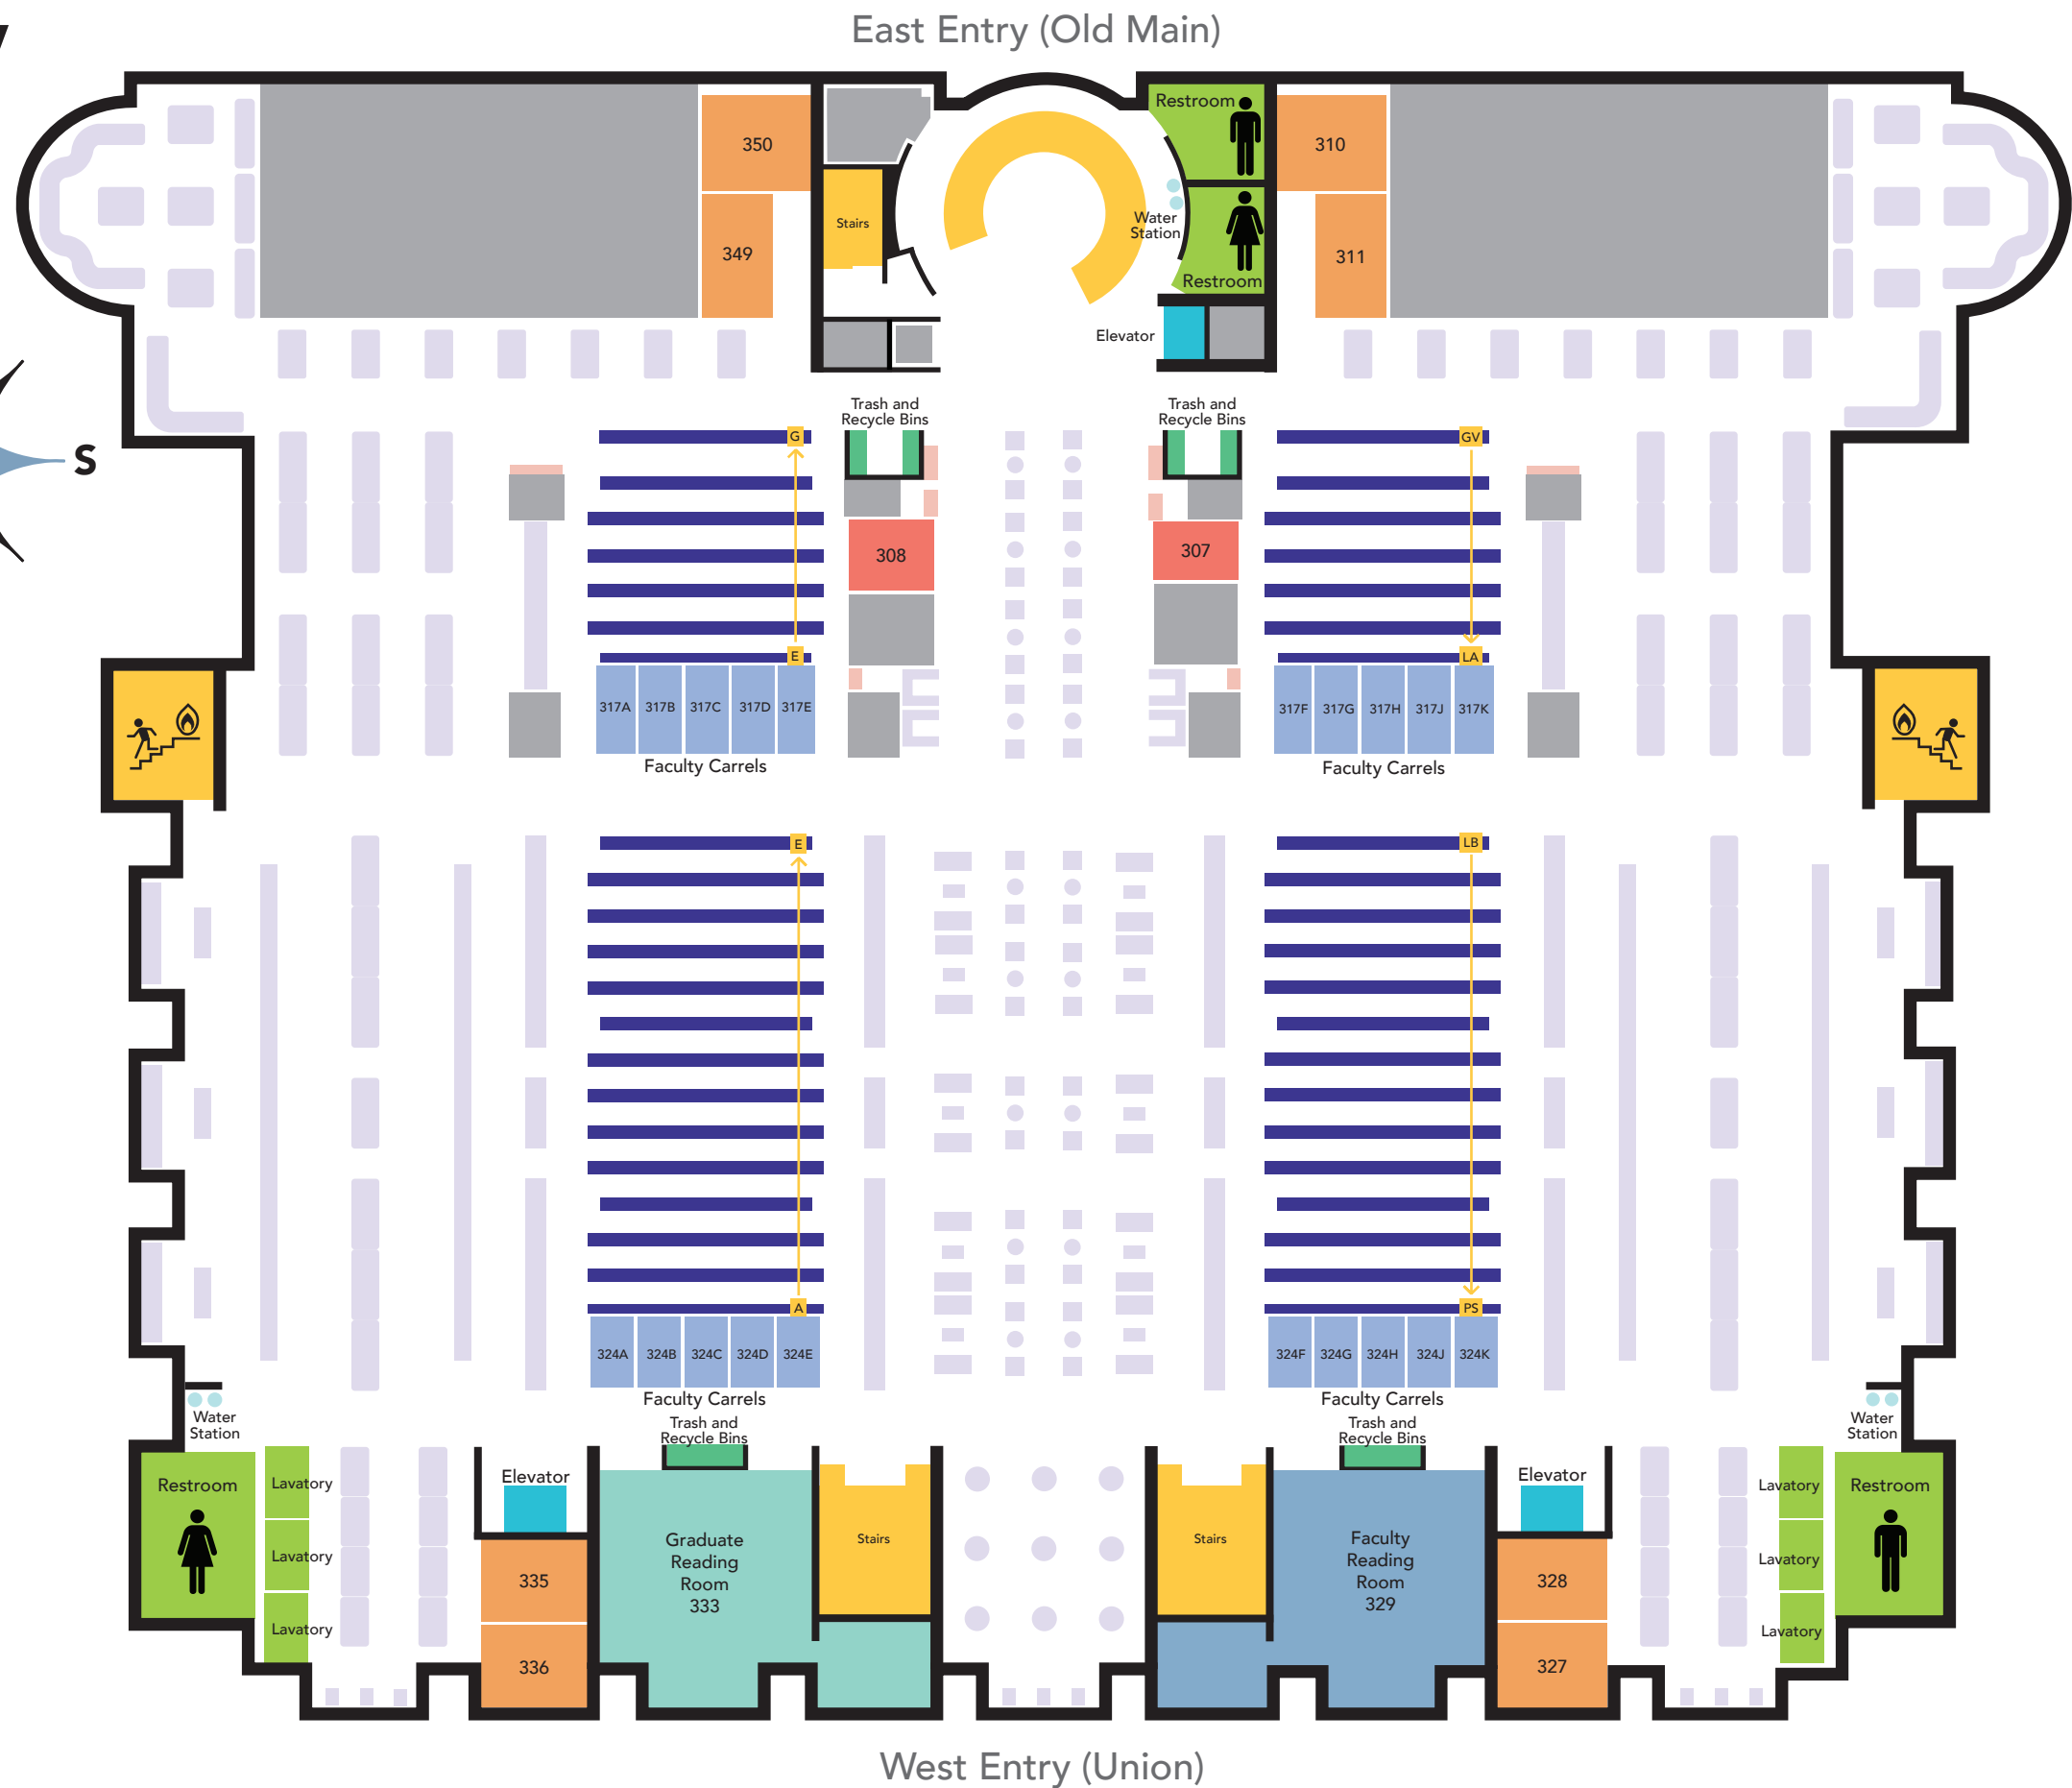

Mullins Library

Level 3

- Books
- Large Group Study Rooms (Reservable)
- Lockers
- Faculty Rooms
- Recycling and Trash Bins
- Restrooms
- Small Group Study Rooms
- Study Areas
- Water Refill Stations

West Entry (Union)